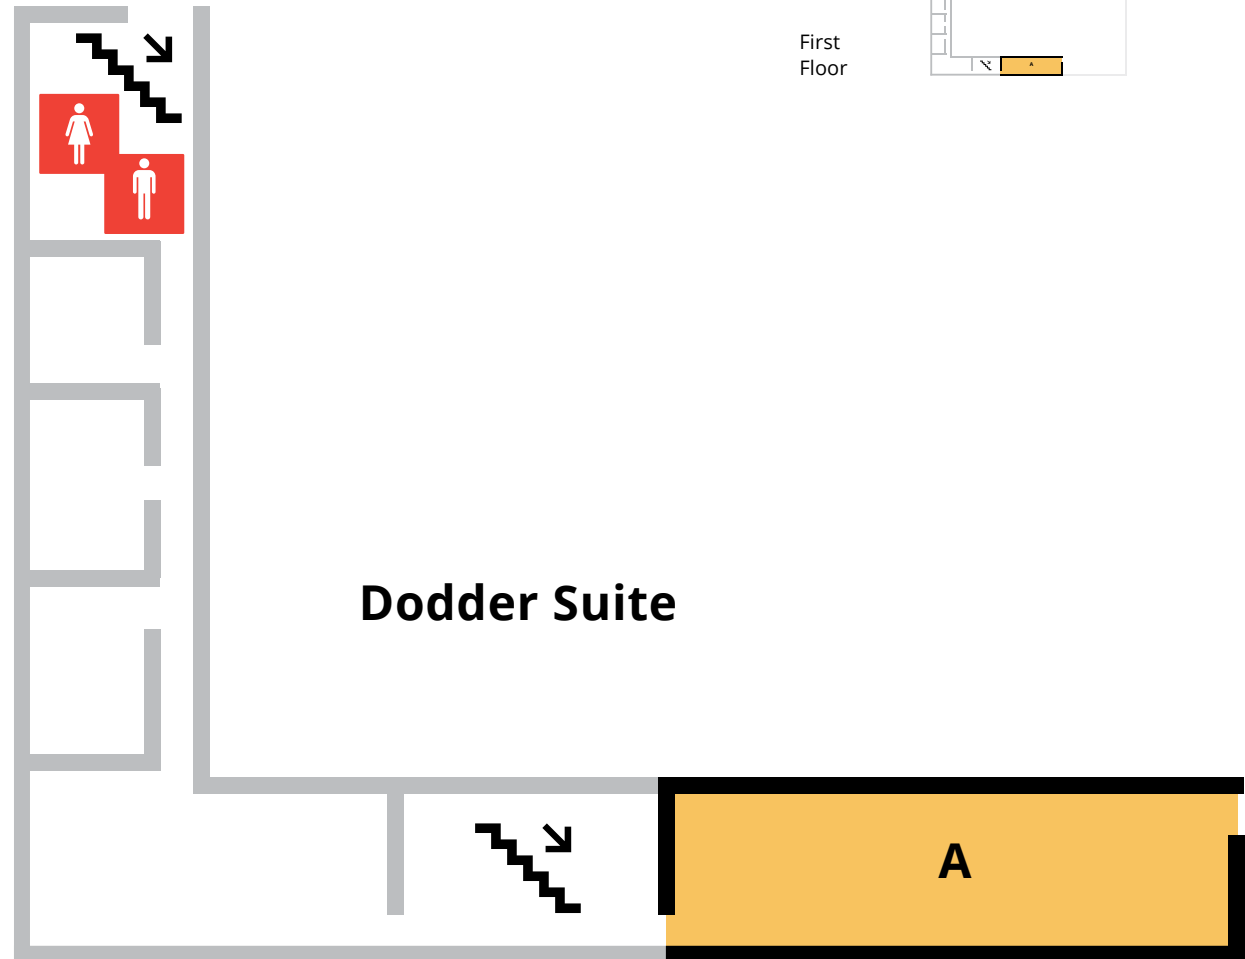

Dodder Suite A

First Floor

Hall 5A | TECHNICAL DETAILS	
Gross Area	178 Sq m
Width	7.1 m
Length	25 m
Height Max	3.2 m
Height Min	n/a
Floor Loading	n/a
Electrical Power	13 Amp Single Phase
Floor Level	First
Wi-Fi	Available

CAPACITIES	
Reception	120
Theatre	100
Banquet	70
Classroom	48
Exam	49
Boardroom	36