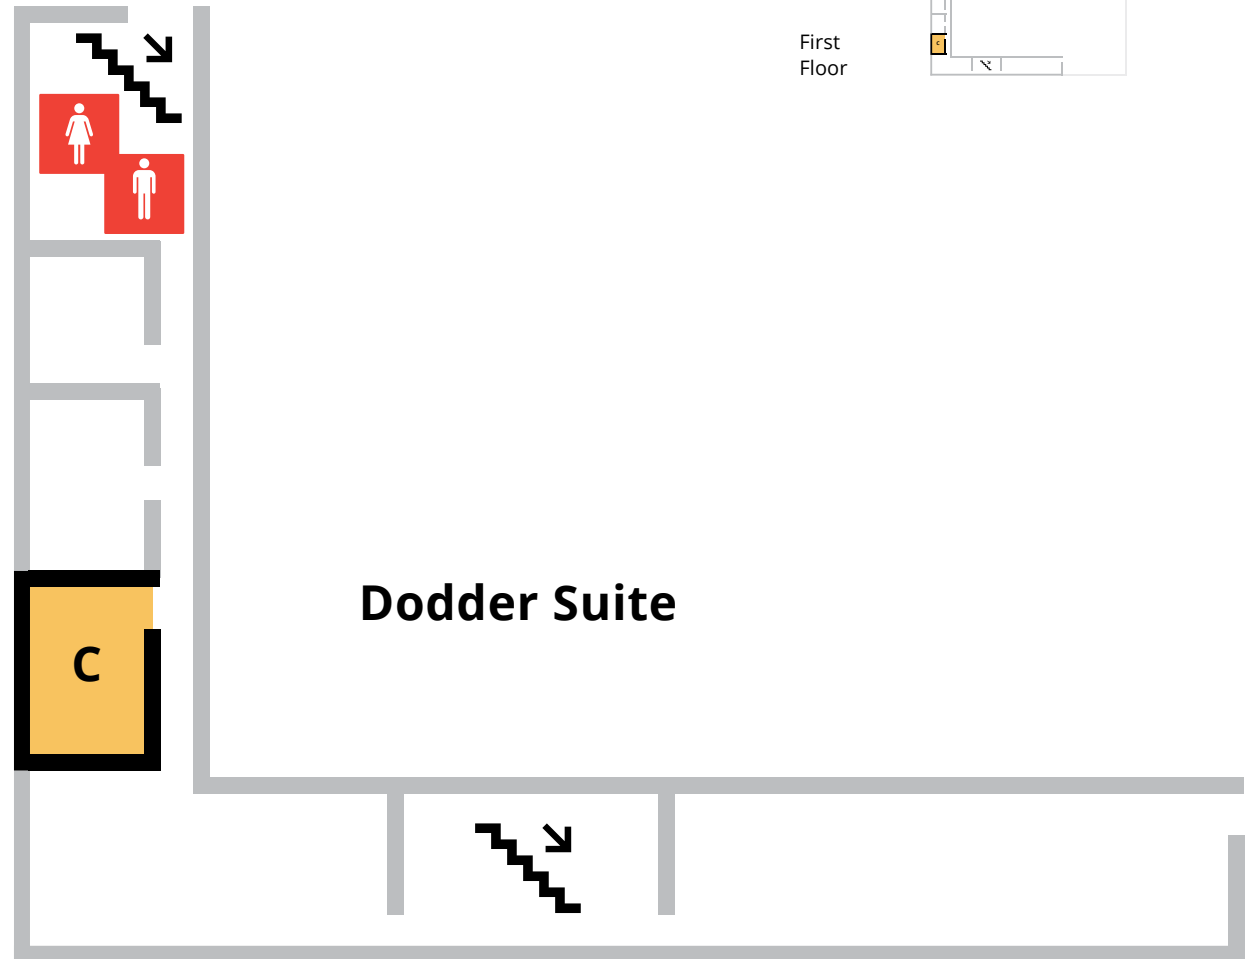

Dodder Suite C

First Floor

Hall 5C | TECHNICAL DETAILS	
Gross Area	36.8 Sq m
Width	4.7 m
Length	7.9 m
Height Max	3.2 m
Height Min	n/a
Floor Loading	n/a
Electrical Power	13 Amp Single Phase
Floor Level	First
Wi-Fi	Available

CAPACITIES	
Reception	40
Theatre	30
Banquet	30
Classroom	15
Exam	18
Boardroom	16