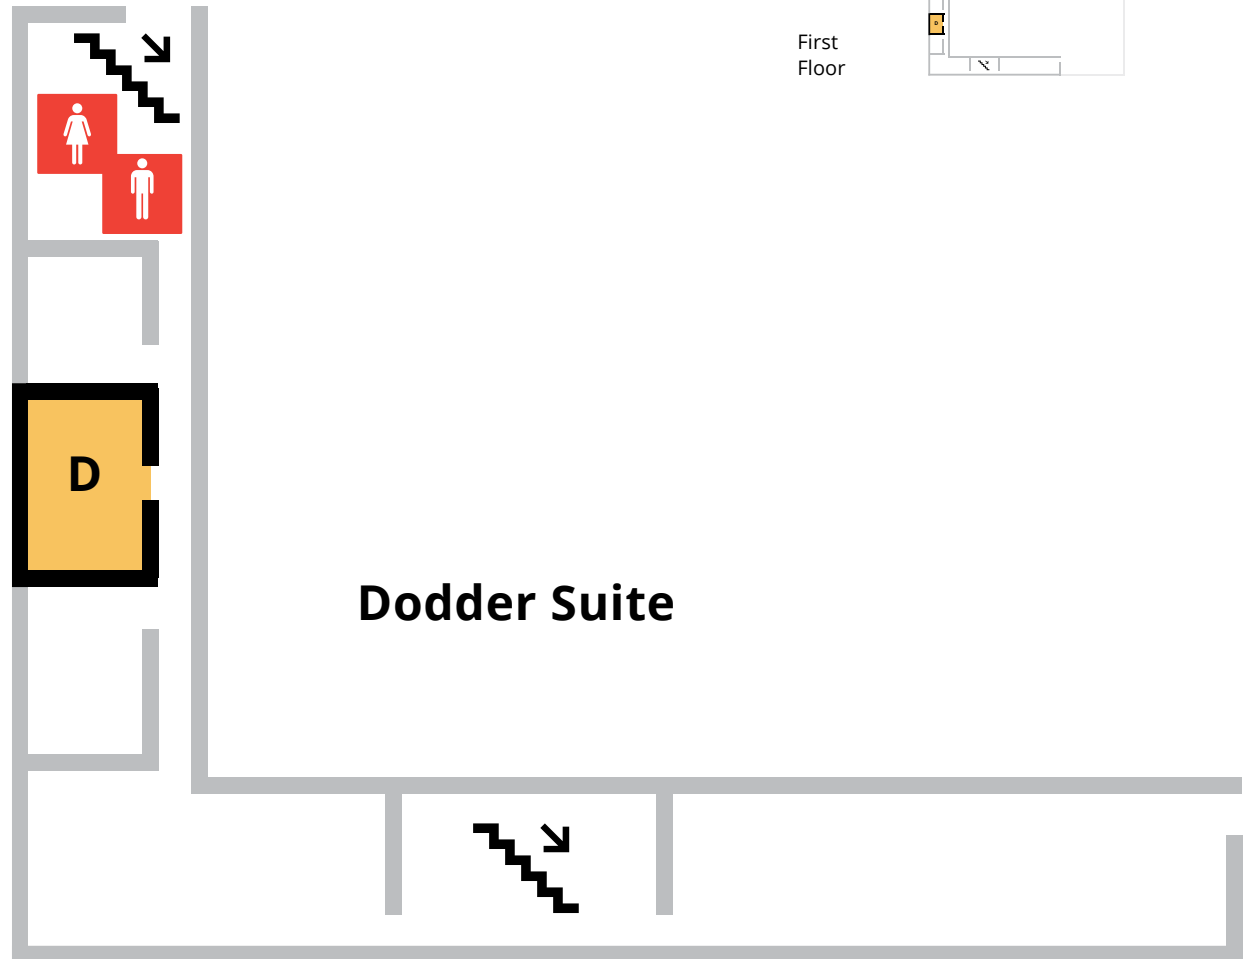

Dodder Suite D

First Floor

Hall 5D | TECHNICAL DETAILS	
Gross Area	34.4 Sq m
Width	4.2 m
Length	8.2 m
Height Max	3.2 m
Height Min	n/a
Floor Loading	n/a
Electrical Power	13 Amp Single Phase
Floor Level	First
Wi-Fi	Available

CAPACITIES	
Reception	50
Theatre	40
Banquet	30
Classroom	12
Exam	18
Boardroom	22