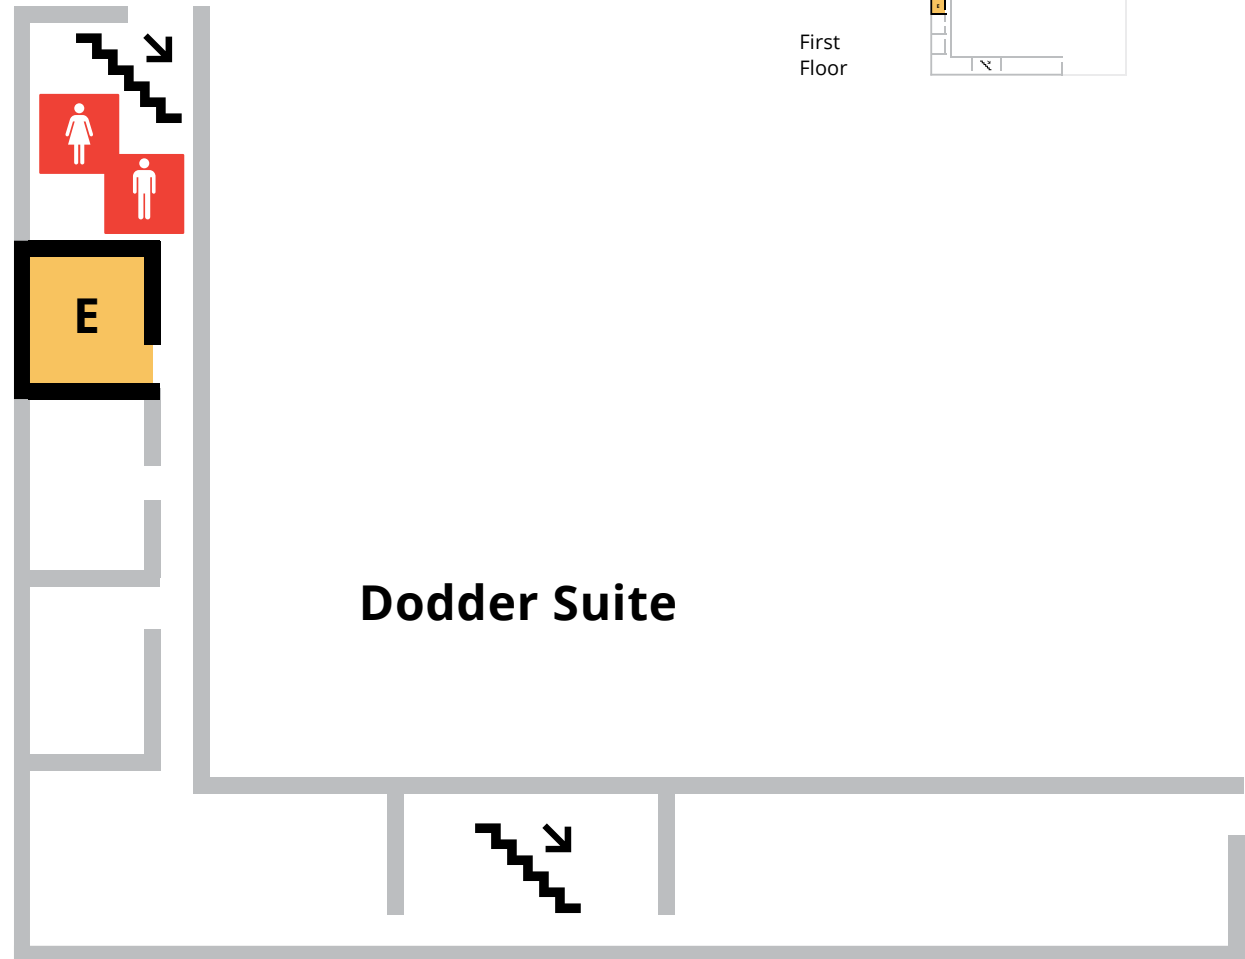

# Dodder Suite E

## First Floor

Hall 5E   TECHNICAL DETAILS	
Gross Area	28.8 Sq m
Width	4.7 m
Length	6.2 m
Height Max	3.2 m
Height Min	n/a
Floor Loading	n/a
Electrical Power	13 Amp Single Phase
Floor Level	First
Wi-Fi	Available
CAPACITIES	
Reception	30
Theatre	25
Banquet	20
Classroom	18
Exam	12
Boardroom	16