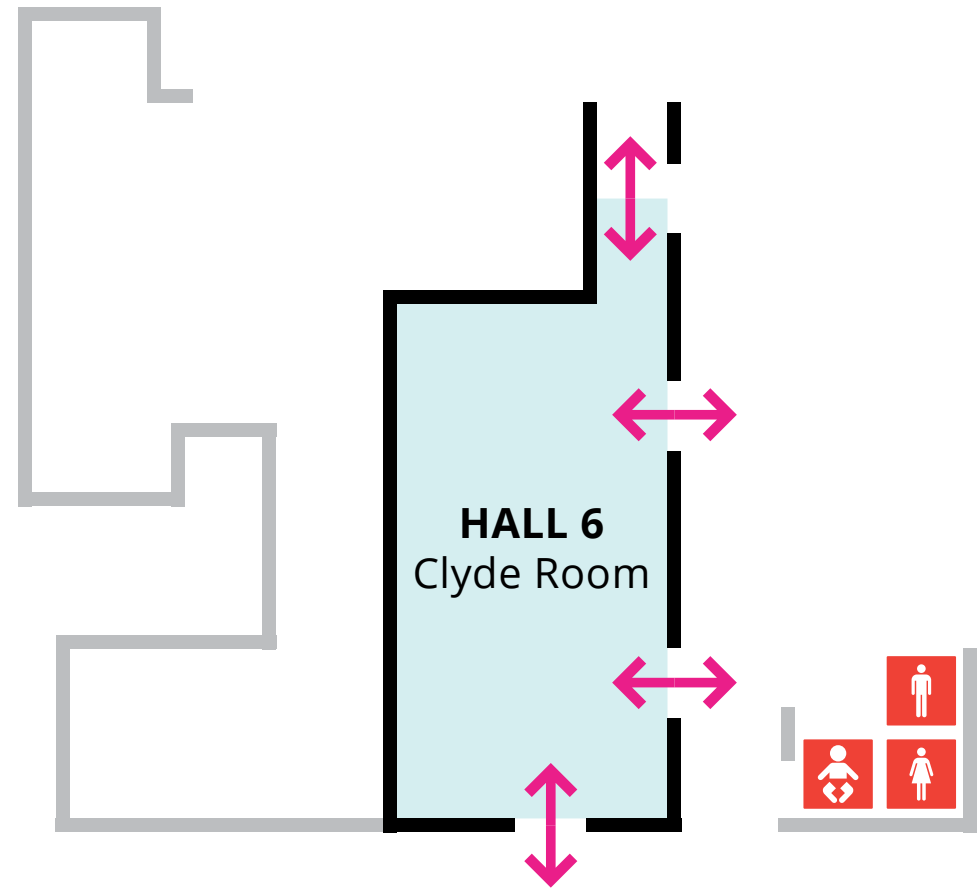

Hall 6

Ground Floor

HALL 6 TECHNICAL DETAILS	
Gross Area	374.6 Sq m
Width	13.8 m
Length	26.4 m
Height Max	n/a
Height Min	n/a
Floor Loading	n/a
Electrical Power	1 x 63 Amp 3 Phase & 1 x 32 Amp Single Phase
Floor Level	Ground
Wi-Fi	Available
CAPACITIES	
Reception	400
Theatre	350
Banquet	200
Classroom	210
Exam	150