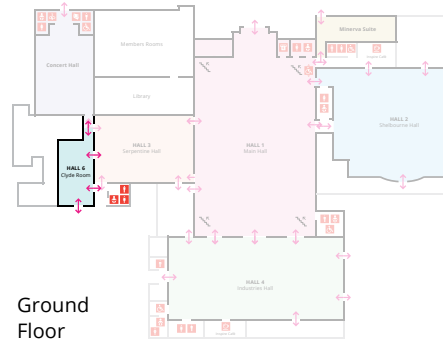

Hall 6

Ground Floor

HALL 6 TECHNICAL DETAILS	
Gross Area	374.6 Sq m
Width	13.8 m
Length	26.4 m
Height Max	n/a
Height Min	n/a
Floor Loading	n/a
Electrical Power	1 x 63 Amp 3 Phase & 1 x 32 Amp Single Phase
Floor Level	Ground
Wi-Fi	Available
CAPACITIES	
Reception	400
Theatre	350
Banquet	200
Classroom	210
Exam	150