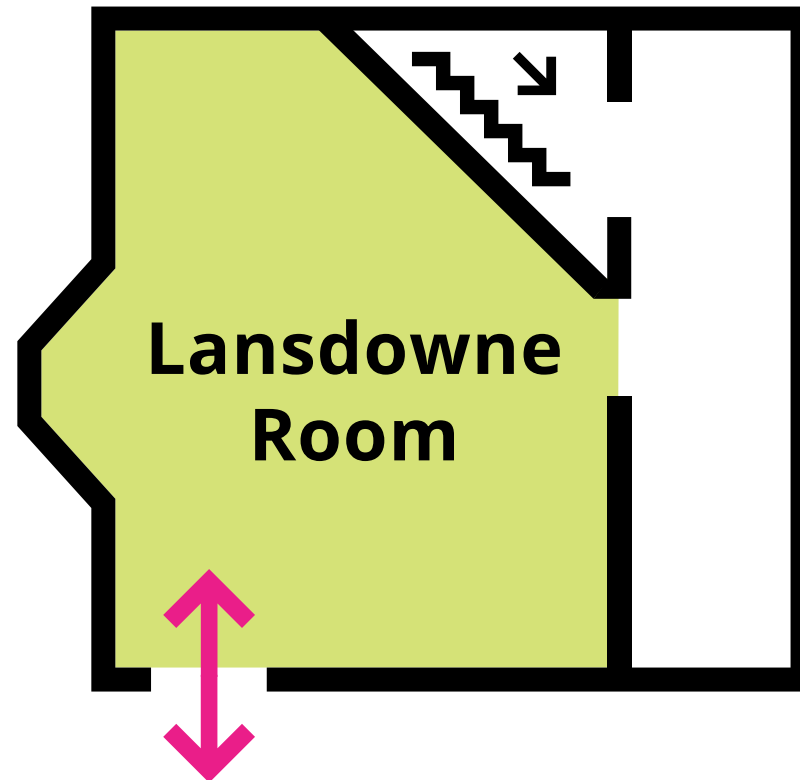

Lansdowne Room

First Floor

Lansdowne Room TECHNICAL DETAILS	
Gross Area	186.9 Sq m
Width	14.4 m
Length	14.3 m
Height Max	3.75 m
Height Min	3.33 m
Floor Loading	n/a
Electrical Power	13 Amp Single Phase
Floor Level	First
Wi-Fi	Available
CAPACITIES	
Reception	150
Theatre	110
Banquet	90
Classroom	54
Exam	66