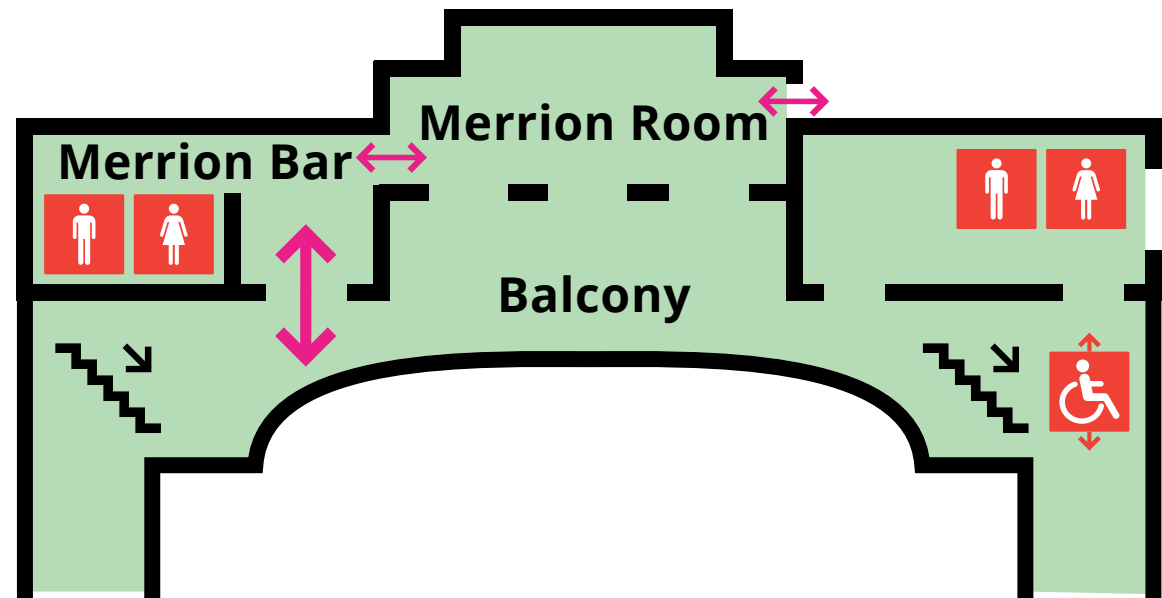

Merrion Room

First Floor

Merrion Room | TECHNICAL DETAILS	
Gross Area	117.9 Sq m
Width	6.4 m
Length	17.5 m
Height Max	4 m
Height Min	n/a
Floor Loading	n/a
Electrical Power	13 Amp Single Phase
Floor Level	First
Wi-Fi	Available

CAPACITIES	
Reception	150
Theatre	100
Banquet	90
Classroom	42
Exam	49
Boardroom	45