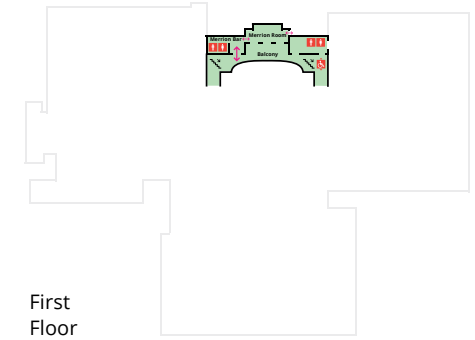

Merrion Room

First Floor

Merrion Room | TECHNICAL DETAILS	
Gross Area	117.9 Sq m
Width	6.4 m
Length	17.5 m
Height Max	4 m
Height Min	n/a
Floor Loading	n/a
Electrical Power	13 Amp Single Phase
Floor Level	First
Wi-Fi	Available

CAPACITIES	
Reception	150
Theatre	100
Banquet	90
Classroom	42
Exam	49
Boardroom	45