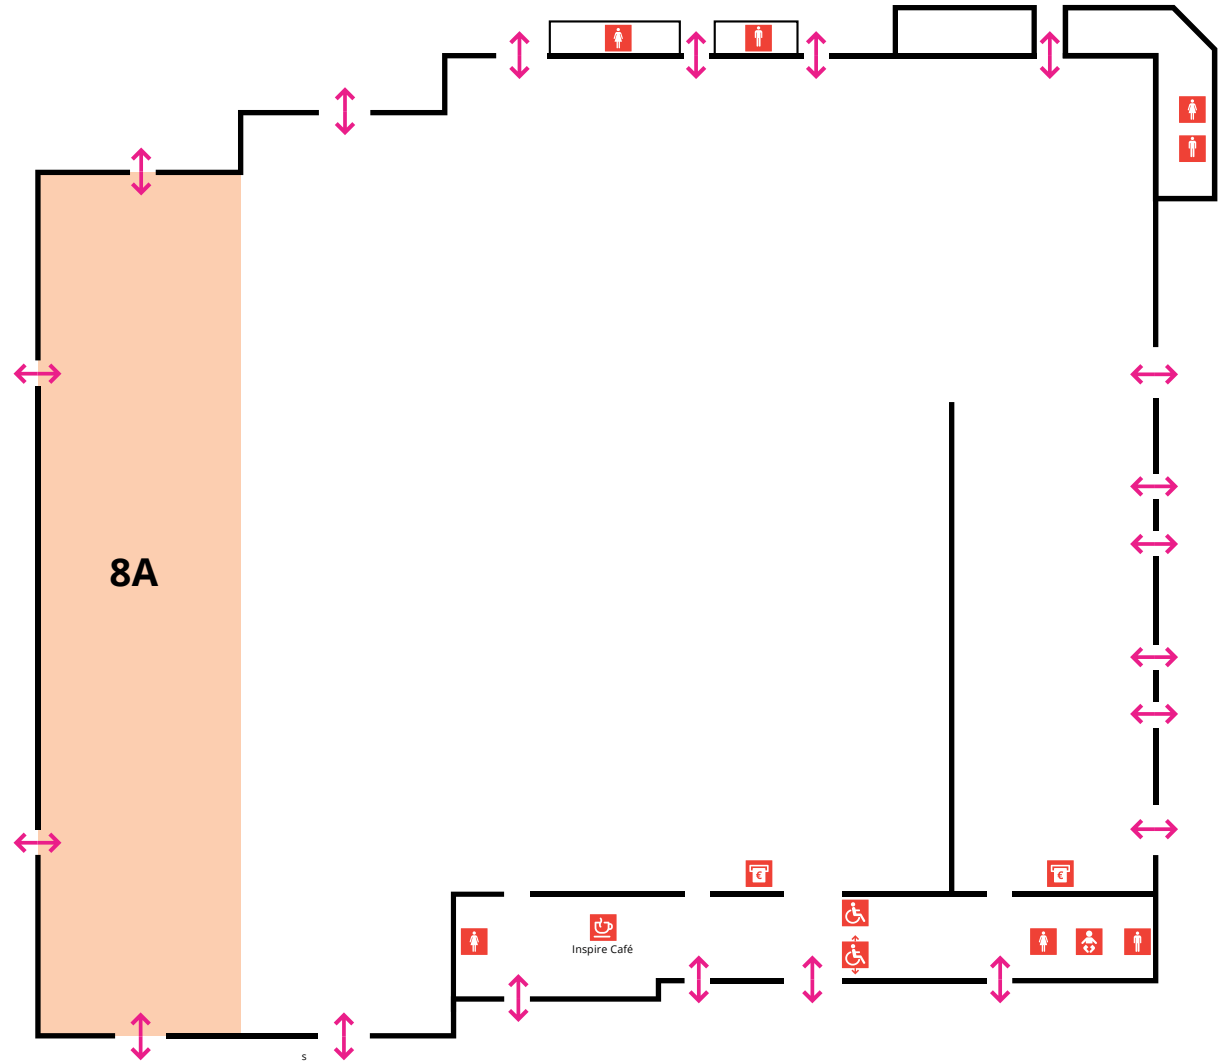

Simmonsourt Pavilion

Hall 8A

HALL 8A | TECHNICAL DETAILS	
Gross Area	1,990 Sq m
Width	21.7 m
Length	91.5 m
Height Max	9 m
Height Min	6 m
Floor Loading	50 KN/Sq m
Electrical Power	2 x 160 Amp/3 Phase
Main Loading Door Height x Width	5.61 m x 5.56 m
Floor Level	Ground
Wi-Fi	Available

CAPACITIES	
Reception	2,920
Theatre	2,350
Banquet	1,000
Classroom	700
Exam	580