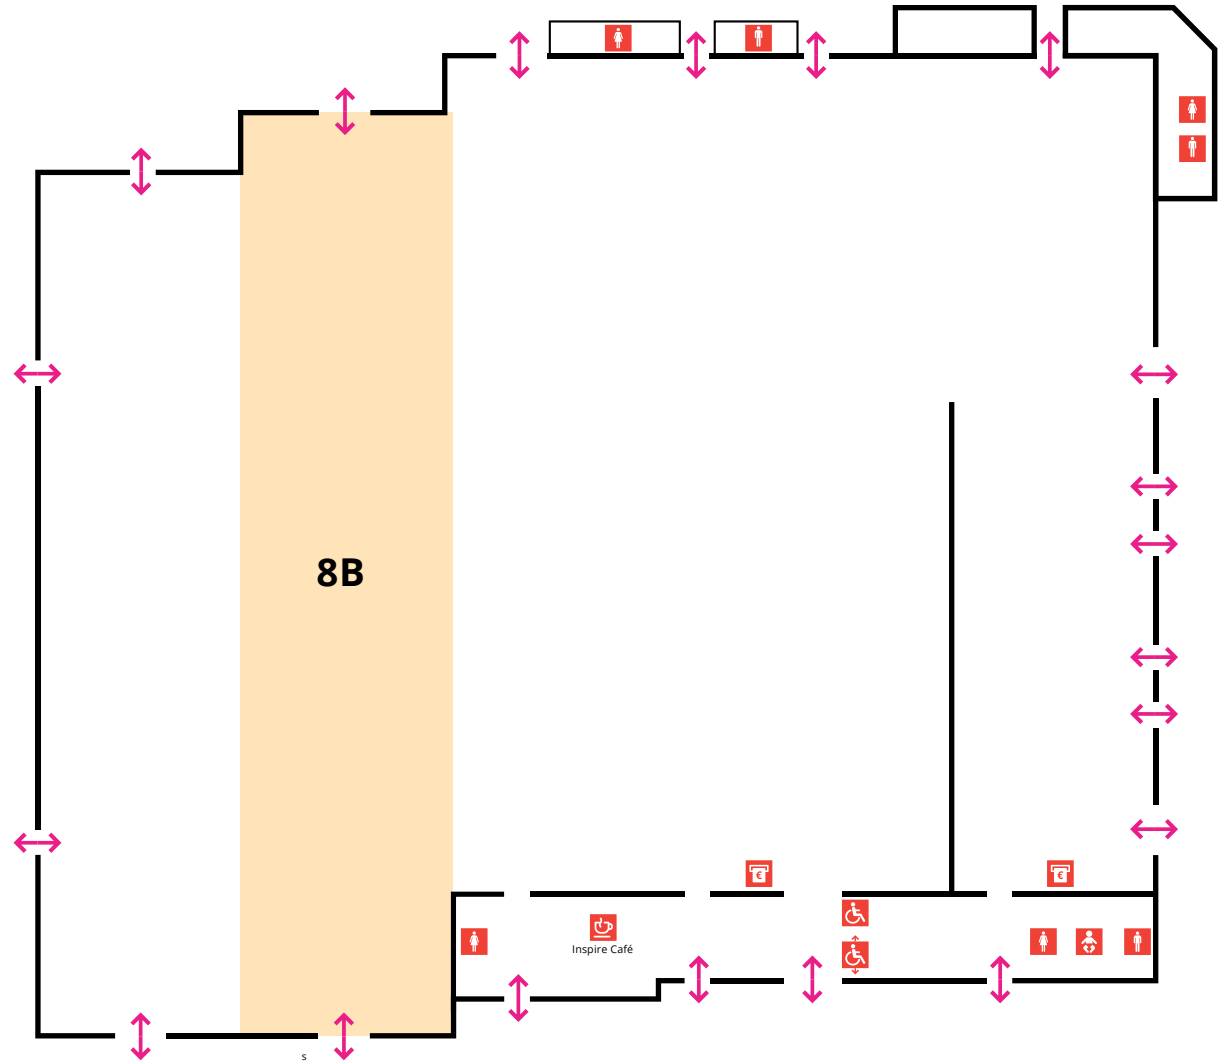

Simmonsourt Pavilion

Hall 8B

HALL 8B | TECHNICAL DETAILS	
Gross Area	2,145 Sq m
Width	22.9 m
Length	97.6 m
Height Max	9 m
Height Min	6 m
Floor Loading	50 KN/Sq m
Electrical Power	2 x 160 Amp/3 Phase
Main Loading Door Height x Width	5.61 m x 5.56 m
Floor Level	Ground
Wi-Fi	Available

CAPACITIES	
Reception	3,100
Theatre	2,500
Banquet	1,100
Classroom	750
Exam	580