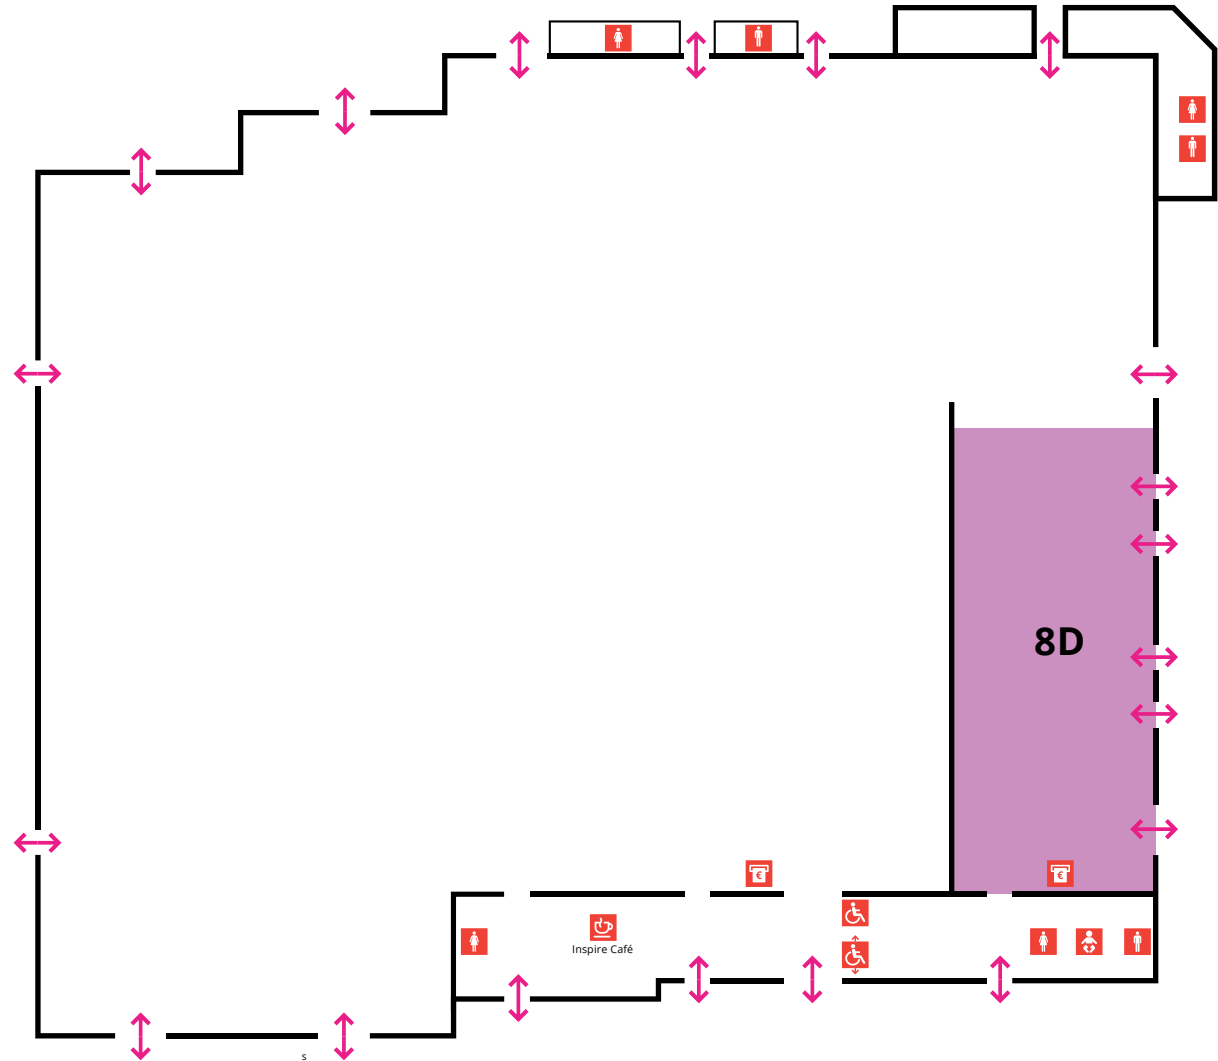

Simmonsourt Pavilion

Hall 8D

HALL 8D | TECHNICAL DETAILS	
Gross Area	864 Sq m
Width	21.9 m
Length	39.3 m
Height Max	6 m
Height Min	n/a
Floor Loading	50 KN/Sq m
Electrical Power	1 x 80 Amp/3 Phase
Main Loading Door Height x Width	5.56 m x 5.59 m
Floor Level	Ground
Wi-Fi	Available

CAPACITIES	
Reception	1,200
Theatre	1,000
Banquet	650
Classroom	330
Exam	400